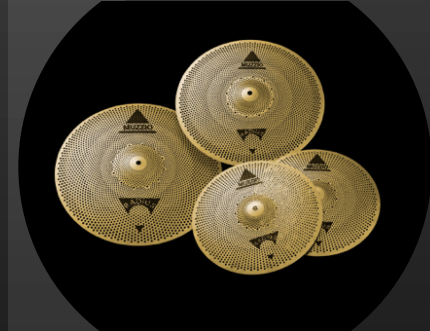

2018~2019
2018~2019

Made in USA

ELEMENT² PRO SERIES DRUMS

The Next Evolution in Drums[®]

MDES2-6 shown in Argon finish

Element Professional Series drums represent the pinnacle in electronic drumming. Combining the 100% birch wood shell, Accu-Track sensors, and FRH head technologies. The sum of these "Elements" achieve a playing experience that has the feel and look of acoustic drums.

- 100% Birch Shells Laquer Wood Finishes
- Natural Response Drumhead
- Dynamic Multi Sensor System
- Compatible with Various Available Modules

MDES2-7 Shown in Xenon finish

RADIUS

Radius Cymbals are made of real metals, so your feel and stick attack remains true. There is no approximating playing a real cymbal, because you are playing a real cymbal!