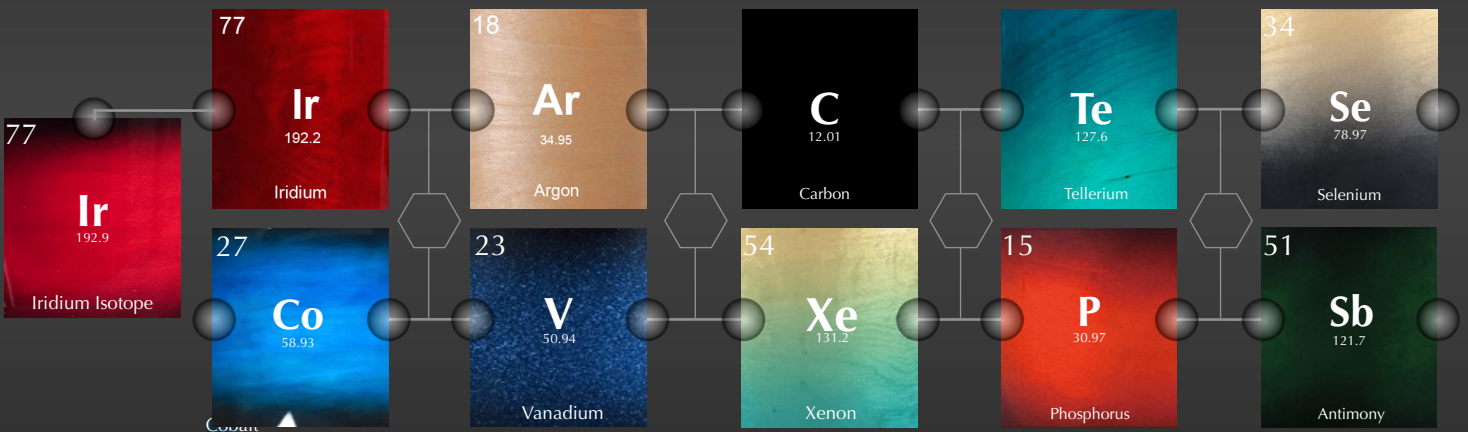

Made in USA

info@muzziodrums.com

www.muzziodrums.com

Made in USA

MDES2-4 in Phosphorus finish

MDES2-5 in cobalt finish and Radius cymbals in silver finish

NATURAL WOOD FINISHES

SPECIFICATIONS