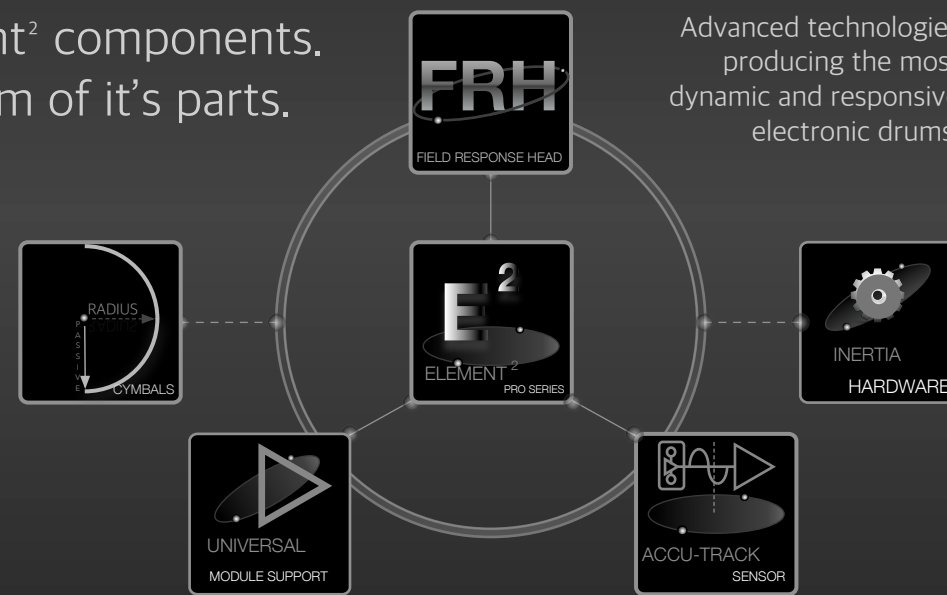

ELEMENT² PRO SERIES DRUMS

The Next Evolution in Drums®

Element Professional Series drums represent the pinnacle in electronic drumming. Combining the 100% birch wood shell, Accu-Track sensors, and FRH head technologies. The sum of these "Elements" achieve a playing experience that has the feel and look of acoustic drums.

- 100% Birch Shells Laquer Wood Finishes
- Natural Response Drumhead
- Dynamic Multi Sensor System
- Compatible with Various Available Modules

RADIUS

Radius Cymbals are made of real metals, so your feel and stick attack remains true. There is no approximating playing a real cymbal, because you are playing a real cymbal!

Radius Passive Cymbals are available in sets and singles. Various cymbal types are offered: Rides, Crashes, Hi-Hat sets, Chinas and Splashes

Radius Passive Cymbals have a 2 year warranty against manufactures defects

Element² components. The sum of it's parts.

Element Series electronic drums allow the drummer to explore beyond the obvious reason for playing electronic drums: reduced volume. New tonal palettes are available to the drummer that now can be played with nuance, dynamics and feel.

REAL FEEL • REAL PERFORMANCE • REAL DRUMS

INERTIA

Inertia Hardware is designed as an alternate to electronic drum racks. Using individual heavy stands with tri-mounting allows for fast easy setup, and the ability to mount drums, cymbals, modules are not sacrificed. Inertia is available in hardware packs, as well as individual stands.

HYBRID DRUMS

Adding the Hybrid Fusion drums to any acoustic kit expands the possibilities of available tones and musical situations. Hybrid Drums are available in sets with hardware & modules as well as individual drums.

Made in USA

info@muzziodrums.com

www.muzziodrums.com

Made in USA